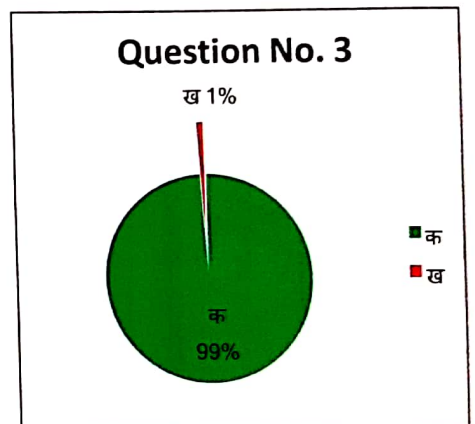

SRI R. K. MAHILA COLLEGE, GIRIDIH

Student Satisfaction Survey Report (Teaching-Learning process) : 2018 - 2019

Total Number of Respondents: 513

SRI R. K. MAHILA COLLEGE, GIRIDIH

Student Satisfaction Survey Report (Teaching-Learning process) : 2018 - 2019