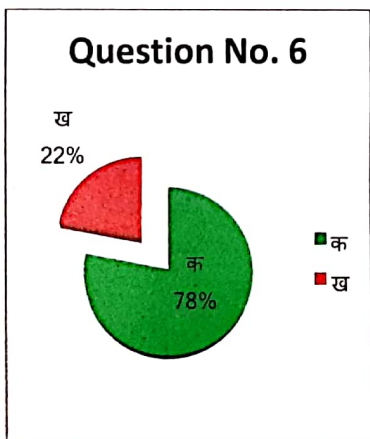

SRI R. K. MAHILA COLLEGE, GIRIDIH

Student Satisfaction Survey Report (Teaching-Learning process) : 2018 - 2019

Total Number of Respondents: 513

SRI R. K. MAHILA COLLEGE, GIRIDIH

Student Satisfaction Survey Report (Teaching-Learning process) : 2018 - 2019