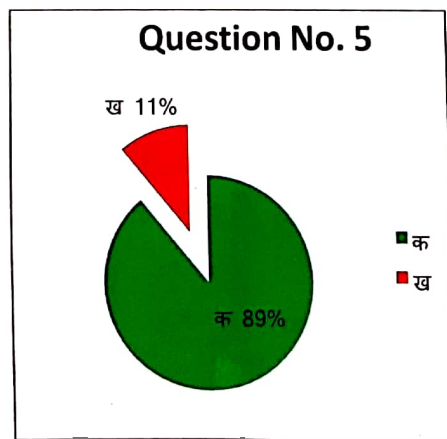

SRI R. K. MAHILA COLLEGE, GIRIDIH

Student Satisfaction Survey Report (Teaching-Learning process) : 2018 - 2019

Total Number of Respondents: 513

SRI R. K. MAHILA COLLEGE, GIRIDIH

Student Satisfaction Survey Report (Teaching-Learning process) : 2018 - 2019