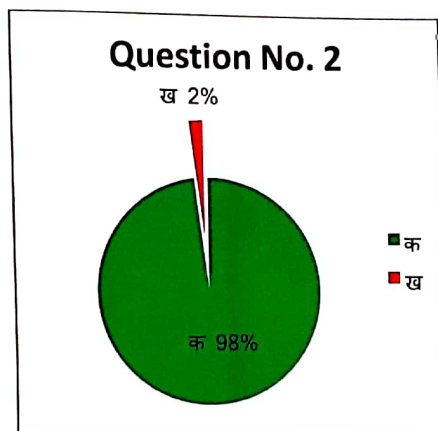

SRI R. K. MAHILA COLLEGE, GIRIDIH

Student Satisfaction Survey Report (Teaching-Learning process) : 2018 - 2019

Total Number of Respondents: 513

SRI R. K. MAHILA COLLEGE, GIRIDIH

Student Satisfaction Survey Report (Teaching-Learning process) : 2018 - 2019