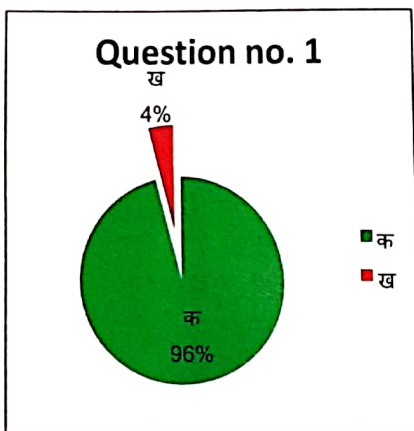

SRI R. K. MAHILA COLLEGE, GIRIDIH

Student Satisfaction Survey Report (Teaching-Learning process) : 2018 - 2019

Total Number of Respondents: 513

SRI R. K. MAHILA COLLEGE, GIRIDIH

Student Satisfaction Survey Report (Teaching-Learning process) : 2018 - 2019