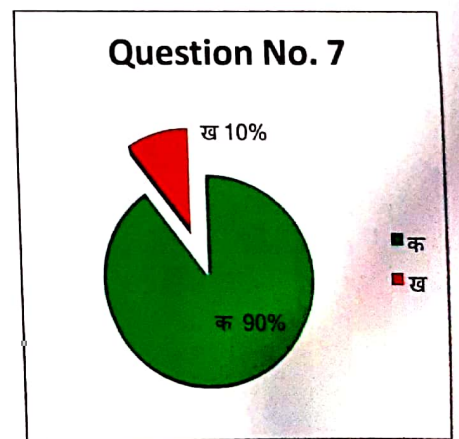

SRI R. K. MAHILA COLLEGE, GIRIDIH

Student Satisfaction Survey Report (Teaching-Learning process) : 2018 - 2019

Total Number of Respondents: 513

SRI R. K. MAHILA COLLEGE, GIRIDIH

Student Satisfaction Survey Report (Teaching-Learning process) : 2018 - 2019